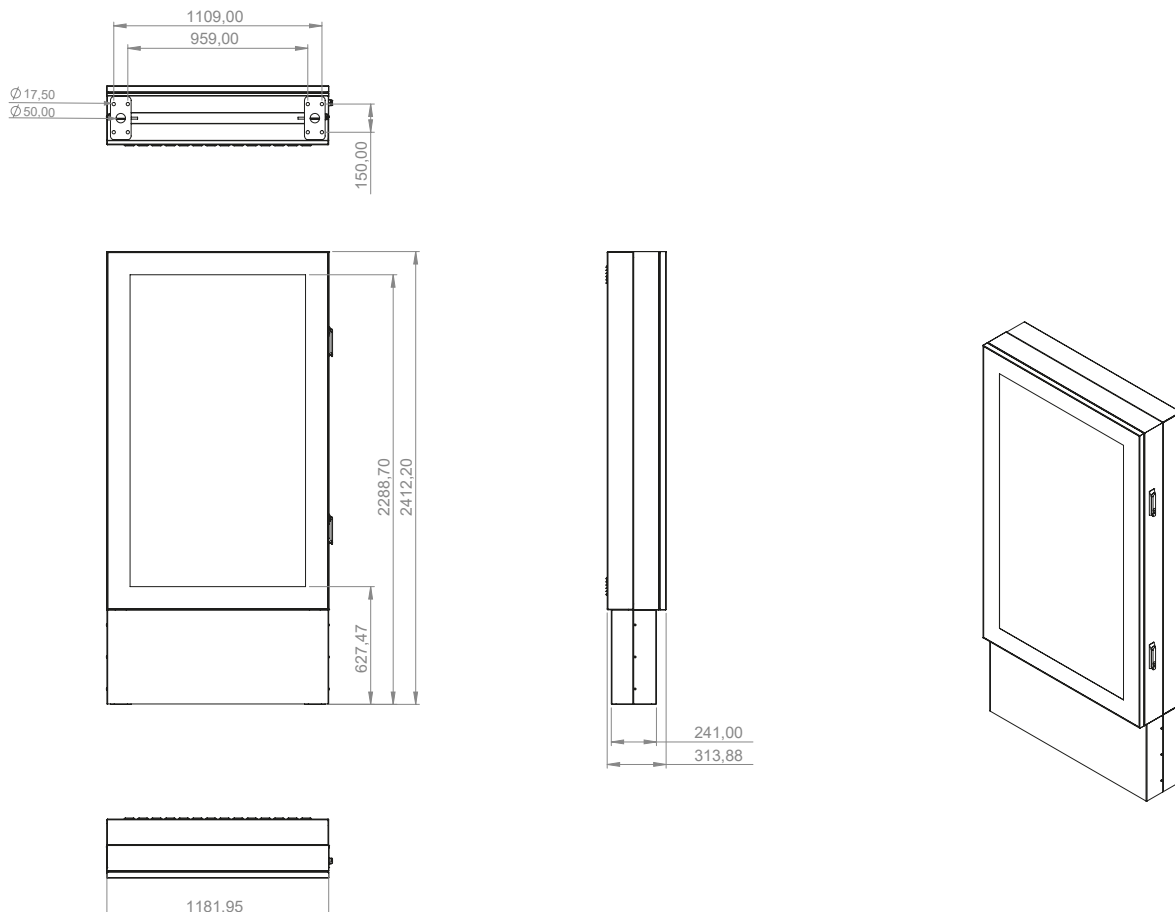

The totem is made from a high-quality steel construction, is lockable and supplied with 6.4 mm thick, anti-reflective laminated safety glass (VSG). The base offers space for concealed floor wiring. The installed components are always protected against unauthorized access and vandalism.

## ScreenOut<sup>®</sup> Eco Kiosk XL

Item no.: 1979

Outdoor totem with heating and ventilation

- for screens with a size of 75" | 191 cm
- VESA mount, adapted to the hole pattern of the screen
- incl. pull-out function of screen for optimal service access
- 6.4 mm thick, antireflective laminated safety glass (LSG)
- manufactured according to:  
    IP 65 / NEMA 4 (front side) and  
    IP 54 (back side)
- totem is lockable, protection from unauthorized access and vandalism
- enough space for mini PC or Set Top Box
- impact and scratch resistant powder-coating
- standard: anthracite grey (RAL 7016), more RAL colours on request
- Dimensions: W 1182 x H 2412 x D 314 mm
- double sensor-based temperature control
- thanks to high-quality heating and ventilation suitable for an ambient temperature range between -25° C and +40° C
- order-related production
- *optional:*
  - desired colour according to RAL (item no.: 1664)
  - WLAN antenna (Item no.: 2515)
  - logo as film plot